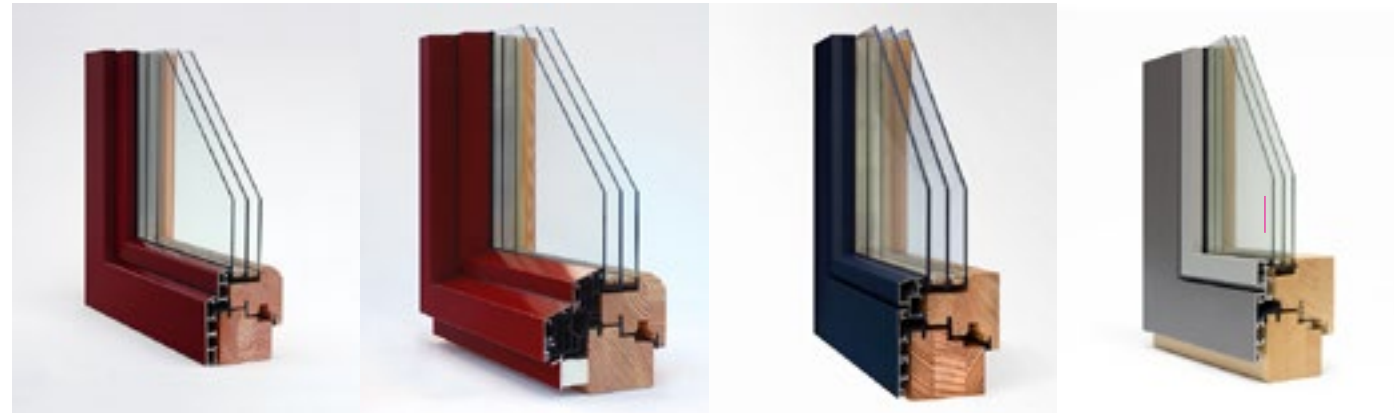

ALUMINUM CLAD WOOD WINDOWS

Mira

Mira Therm

Contour VFM

Contour VF