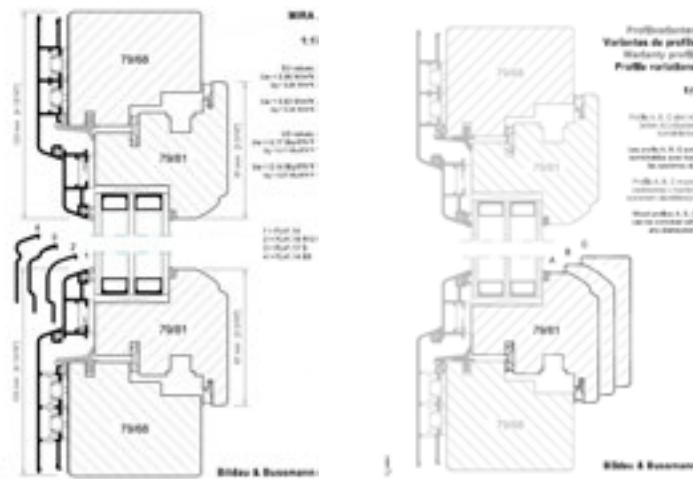

ALUMINUM CLAD WOOD WINDOWS

Mira

Mira Therm

Contour VFM

Contour VF

Contour FL

Contour Integral

For all aluminum clad sections in PDF and CAD format, please visit:
<https://www.ecosupplycenter.com/downloads/>