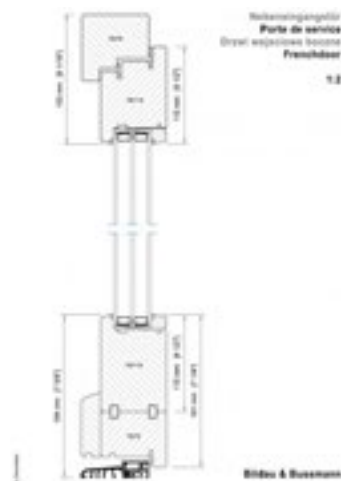

SLIDING DOORS: Lift and slide in 18' x 10' for single units and 35' x 10'+ for units with more than one operable leaf.

Entry Door

Lift & Slide

Folding Door

FOLDING DOORS: Bildau sources a number of folding door tack systems depending on the application. In the right scenario, you could fold away an entire wall of windows.